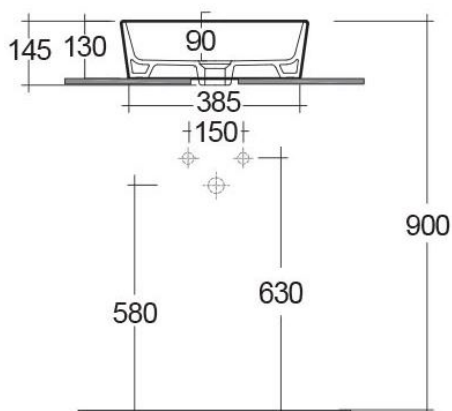

TSWC106: 1 1/4" plug and chain waste, unslotted

TSWC108: 1 1/4" click clack waste, unslotted

TSWC121: 1 1/4" ceramic topped click clack waste, unslotted

Material

Vitreous china to BS 3402

Finish

Alpine White

Size

420 x 420 x 130mm

Weight

9 kg

Dimensions: All dimensions in mm tolerance $\pm 5\%$ for below 200mm and $\pm 3\%$ for above 200mm.