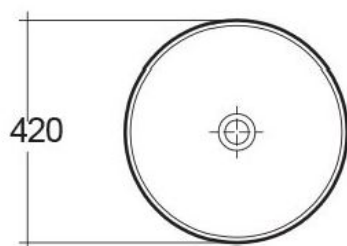

TSWC106: 1 1/4" plug and chain waste, unslotted

TSWC108: 1 1/4" click clack waste, unslotted

TSWC121: 1 1/4" ceramic topped click clack waste, unslotted

Material

Vitreous china to BS 3402

Finish

Alpine White

Size

420 x 420 x 130mm

Weight

9 kg

Dimensions: All dimensions in mm tolerance $\pm 5\%$ for below 200mm and $\pm 3\%$ for above 200mm.