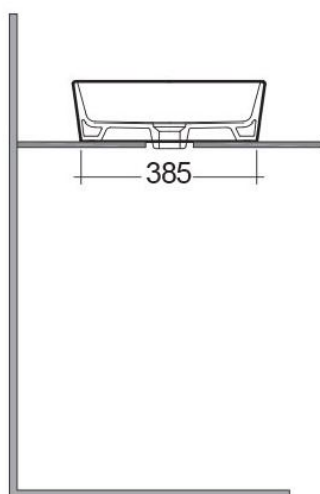

TSWC106: 1 1/4" plug and chain waste, unslotted

TSWC108: 1 1/4" click clack waste, unslotted

TSWC121: 1 1/4" ceramic topped click clack waste, unslotted

Material

Vitreous china to BS 3402

Finish

Alpine White

Size

420 x 420 x 130mm

Weight

9 kg

Dimensions: All dimensions in mm tolerance $\pm 5\%$ for below 200mm and $\pm 3\%$ for above 200mm.